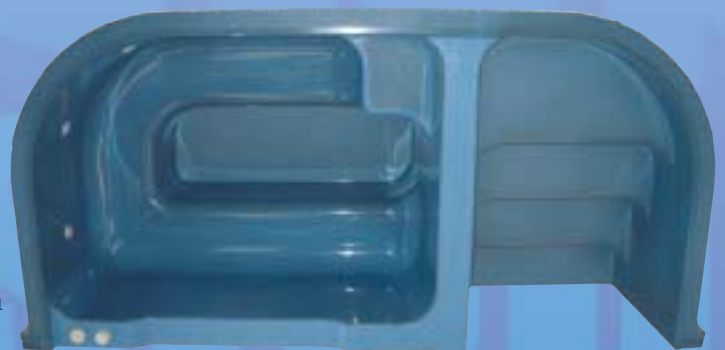

'GRECIAN' SPA-STEP

'TURNS AN ORDINARY STEP UNIT INTO A SPA-STEP

1" Slim Line Jets

Pre-drilled Air Seats

Ergonomic Seat Design

Safety Step

Screw-on Faceplate

Non-Slip Weir

Available in
4
Granite Colours

Why not turn an ordinary step unit into a Spa-Step! Available from Paramount Pool Products, the 'Grecian' Spa Step replaces any standard 10ft wide Step Unit and has an alternative depth option of either 42" or 48" depth.

The Grecian, is simple to install. There is no separate filter package (skid-pack) required as it utilises the same filtration system (1hp pump/24" filter) that is supplied with the swimming pool. All Grecian Spas are manufactured with an air track system to receive an optional 'Air Blower Kit'

Manufactured by Country Leisure (GRP) Ltd solely for Paramount Pool Products. The standard Grecian Spa-Step Unit is manufactured in GRP (Glass Reinforced Plastic) using the best chemical and scratch resistant white polyester gelcoat and reinforced with fibreglass using a high chemical resistant polyester resin. By adding a touch of luxury, the Grecian can also be made to a granite finish available in four different colours.