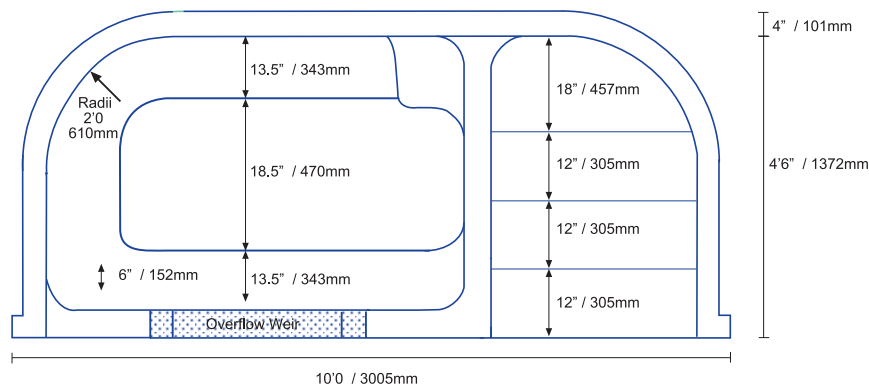

SPA PLUMBING LAYOUT

SPA DRAWING- PLAN VIEW

drawings not to scale

COLOUR LIST

Pewter

Blizzard

Planetarium

Everglade

SPECIFICATION

- | | |
|------------------------------|---|
| Dimension L X W | - 10' x 4'6" Spa Step |
| Height (optional) | - 3'6" 1006mm or 4'0" 1220mm |
| Seat Capacity | - Four (4) Adults |
| Spa Capacity | - approx. 365 gallons / 1660 Litres |
| No. of Jets | - 4 x 1" Spa Jets |
| No. of Drains | - 2 x 1.5" drains |
| Spa Plumbing Required | - 1.5" Standard ABS pipework & (5) Ball Valves (not supplied) |
| Max Operating Temperature | - 110 deg.F |
| Max Distance | - 33ft / 30m from plant room to spa unit |
| Air System | - 2" Air track installed to receive Air Blower (optional) |
| Air System Plumbing Required | - 2" ABS pipework & .5lb Plastic Non-return Valve (not supplied) |
| Air System On/Off Switch | - Soft/Hard Air Button - max. distance 33'/10m |
| Air System Timer | - Frequent operation required for safe circulation |
| Skid Pack | - Not required, see below |
| Filtration | - Utilise Filtration for swimming pool. 1hp/24" min required. |
| Colour | - Plain White Gel Coat Finish |
| Optional Finish | - Granite - Pewter, Blizzard, Planetarium, Everglade -*due to gelcoat manufacturing process, colours and finish may vary throughout step unit |
| Faceplate Fixing | - 316 Stainless Screw |
| Faceplate Finish | - White or Granite Colour |
| Mosaic Tile Band | - Available POA |