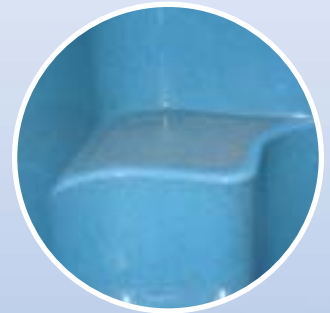

'GRECIAN' SPA-STEP

'TURNS AN ORDINARY STEP UNIT INTO A SPA-STEP

1" Slim Line Jets

Pre-drilled Air Seats

Ergonomic Seat Design

Safety Step

Screw-on Faceplate

Non-Slip Weir

Available in
4
Granite Colours

Why not turn an ordinary step unit into a Spa-Step! Available from Paramount Pool Products, the 'Grecian' Spa Step replaces any standard 10ft wide Step Unit and has an alternative depth option of either 42" or 48" depth.

Manufactured by Country Leisure (GRP) Ltd solely for Paramount Pool Products. The standard Grecian Spa-Step Unit is manufactured in GRP (Glass Reinforced Plastic) using the best chemical and scratch resistant white polyester gelcoat and reinforced with fibreglass using a high chemical resistant polyester resin. By adding a touch of luxury, the Grecian can also be made to a granite finish available in four different colours.