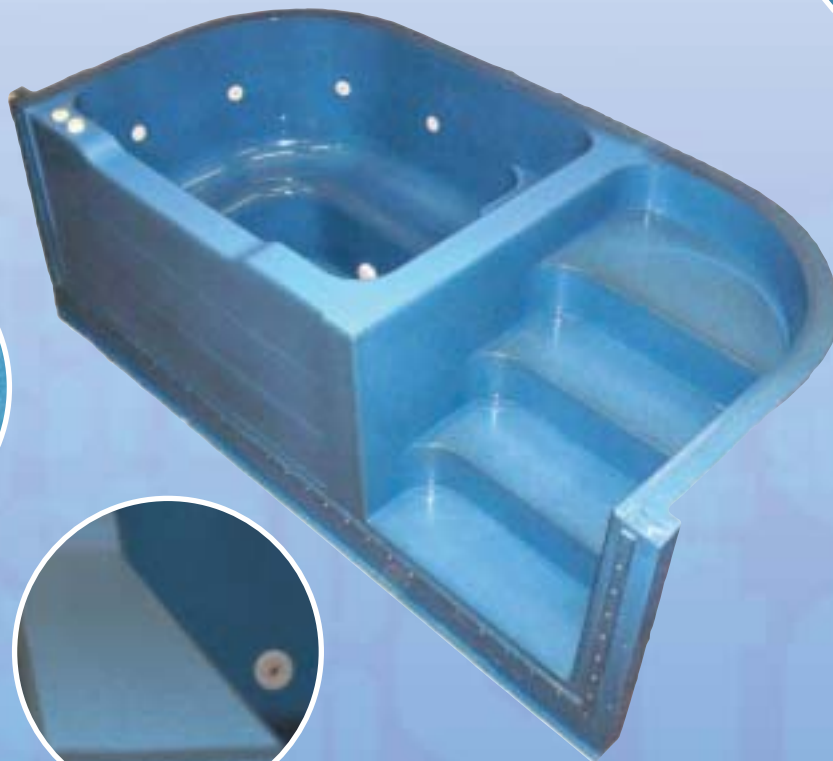

'GRECIAN' SPA-STEP

'TURNS AN ORDINARY STEP UNIT INTO A SPA-STEP

1" Slim Line Jets

Pre-drilled Air Seats

Ergonomic Seat Design

Safety Step

Screw-on Faceplate

Non-Slip Weir

Available in
4
Granite Colours

Why not turn an ordinary step unit into a Spa-Step! Available from Paramount Pool Products, the 'Grecian' Spa Step replaces any standard 10ft wide Step Unit and has an alternative depth option of either 42" or 48" depth.

The Grecian, is simple to install. There is no separate filter package (skid-pack) required as it utilises the same filtration system (1hp pump/24" filter) that is supplied with the swimming pool. All Grecian Spas are manufactured with an air track system to receive an optional 'Air Blower Kit'

Manufactured by Country Leisure (GRP) Ltd solely for Paramount Pool Products. The standard Grecian Spa-Step Unit is manufactured in GRP (Glass Reinforced Plastic) using the best chemical and scratch resistant white polyester gelcoat and reinforced with fibreglass using a high chemical resistant polyester resin. By adding a touch of luxury, the Grecian can also be made to a granite finish available in four different colours.