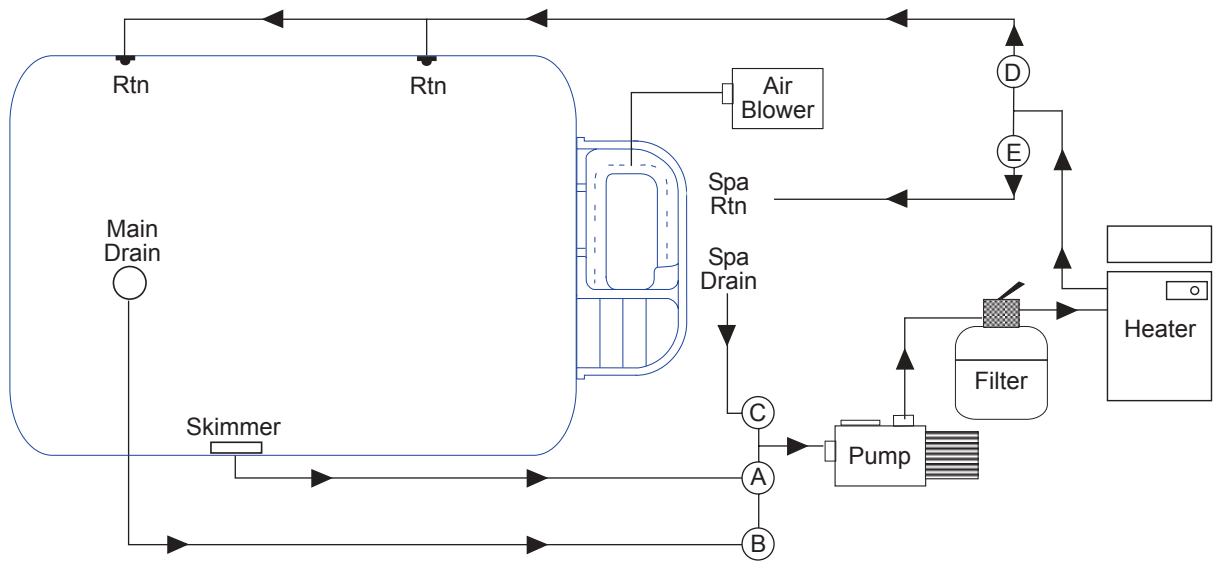

SPA PLUMBING LAYOUT