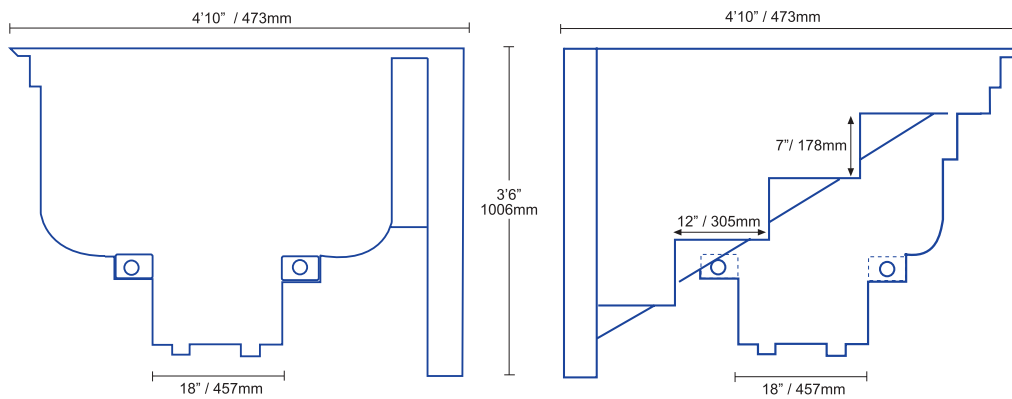

SPA PLUMBING LAYOUT

SPA DRAWING- PLAN VIEW

drawings not to scale

COLOUR LIST

Pewter

Blizzard

Planetarium

Everglade

SPECIFICATION

- | | |
|------------------------------|---|
| Dimension L X W | - 10' x 4'6" Spa Step |
| Height (optional) | - 3'6" 1006mm or 4'0" 1220mm |
| Seat Capacity | - Four (4) Adults |
| Spa Capacity | - approx. 365 gallons / 1660 Litres |
| No. of Jets | - 4 x 1" Spa Jets |
| No. of Drains | - 2 x 1.5" drains |
| Spa Plumbing Required | - 1.5" Standard ABS pipework & (5) Ball Valves (not supplied) |
| Max Operating Temperature | - 110 deg.F |
| Max Distance | - 33ft / 30m from plant room to spa unit |
| Air System | - 2" Air track installed to receive Air Blower (optional) |
| Air System Plumbing Required | - 2" ABS pipework & .5lb Plastic Non-return Valve (not supplied) |
| Air System On/Off Switch | - Soft/Hard Air Button - max. distance 33'/10m |
| Air System Timer | - Frequent operation required for safe circulation |
| Skid Pack | - Not required, see below |
| Filtration | - Utilise Filtration for swimming pool. 1hp/24" min required. |
| Colour | - Plain White Gel Coat Finish |
| Optional Finish | - Granite - Pewter, Blizzard, Planetarium, Everglade -*due to gelcoat manufacturing process, colours and finish may vary throughout step unit |
| Faceplate Fixing | - 316 Stainless Screw |
| Faceplate Finish | - White or Granite Colour |
| Mosaic Tile Band | - Available POA |