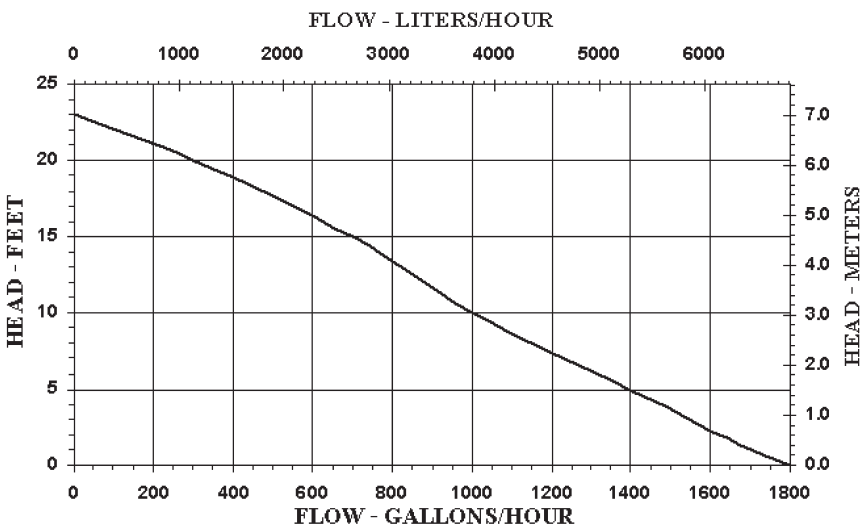

Specifications

Model No.	Item No.	Discharge	Listings	HP	Volts	Hertz	Amps	Watts	Performance (GPH @ Head)					Shut Off		Pwr. Cord (ft.)	Weight (lbs.)	Height	Length	Width
									1'	5'	10'	15'	20'	Feet	PSI					
APCP-1700	577301	1" FNPT	UL	1/3	115	60	2.2	270	1700	1400	1000	700	300	23	10.0	25	11.8	8.3	12.0	12.0
APCP-1700G	577302	1" FNPT	cULus	1/3	115	60	2.2	270	1700	1400	1000	700	300	23	10.0	25	11.8	8.3	12.0	12.0