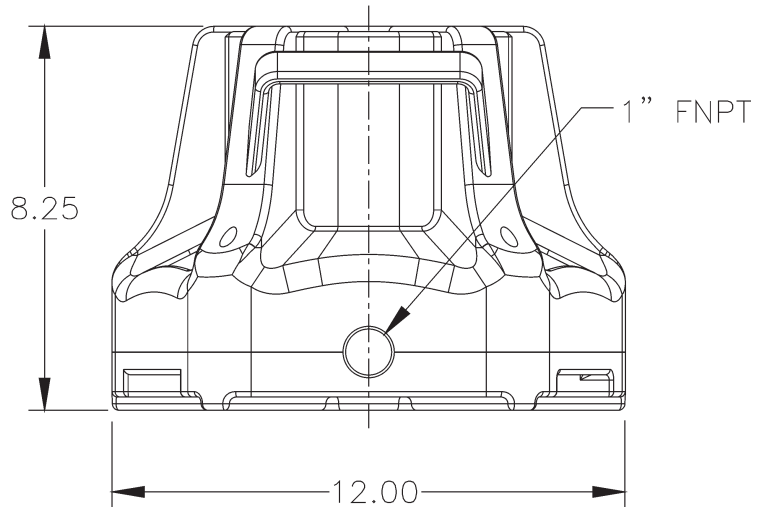

APCP-1700 SERIES