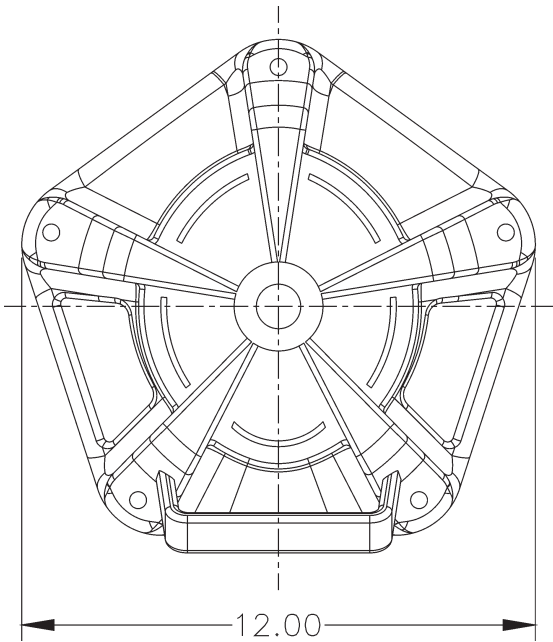

APCP-1700 SERIES