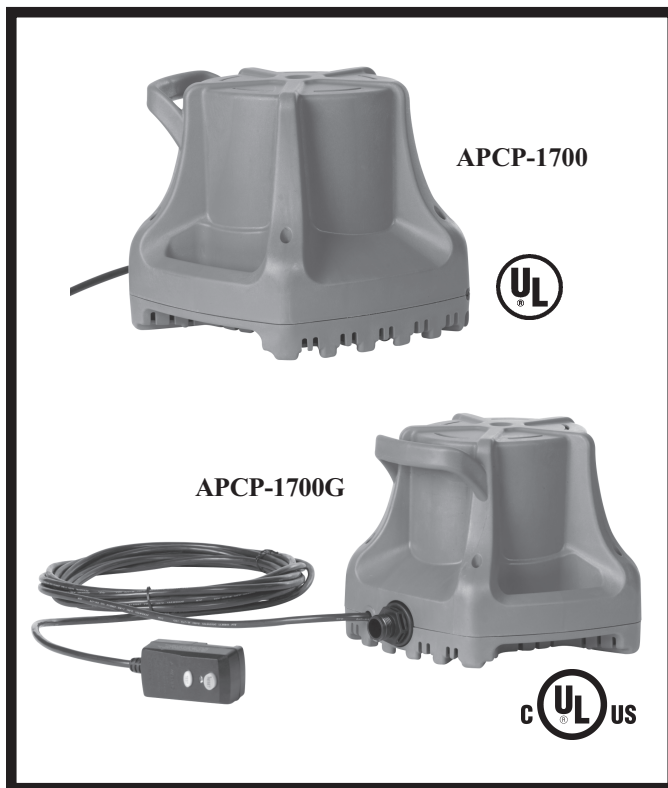

## APCP-1700 SERIES

Little Giant's uniquely designed automatic pool cover pump is ideal for removing water from all types of pool covers. Model APCP-1700G includes integral GFCI. This pump series activates in approximately 2" of water and deactivates in approximately 1.5" of water. The pump comes equipped with a low energy consumption, permanent-split capacitor (PSC) motor. The motor is mounted in a sealed, stainless steel housing and cooled by the flow of the pumping fluid over the motor housing. The APCP-1700 series has a wide base design for needed stability.

### Features

- Automatic pool cover drainage
- 1700 gallon per hour capacity
- Integrated GFCI (APCP-1700G only)
- Activates in approximately 2" of water
- 25' power cord
- Integrated handle for easy portability
- Wide base for stability
- Mechanical float for dependability
- No assembly required
- Energy efficient motor
- 270 watts
- 1" FNPT discharge w/garden hose adaptor
- 23' maximum lift

### Construction

- Motor — 1/3 HP permanent split capacitor
- Maximum Flow Rate — 1700 GPH @ 1'
- Maximum Head — 23'
- Intermittent Liquid Temp. up to 120° F
- Intake — Screened
- Discharge — 1" FNPT
- Housing — Glass-filled polypropylene
- Shaft Seal — Nitrile
- Electrical — 115V, 25' power cord